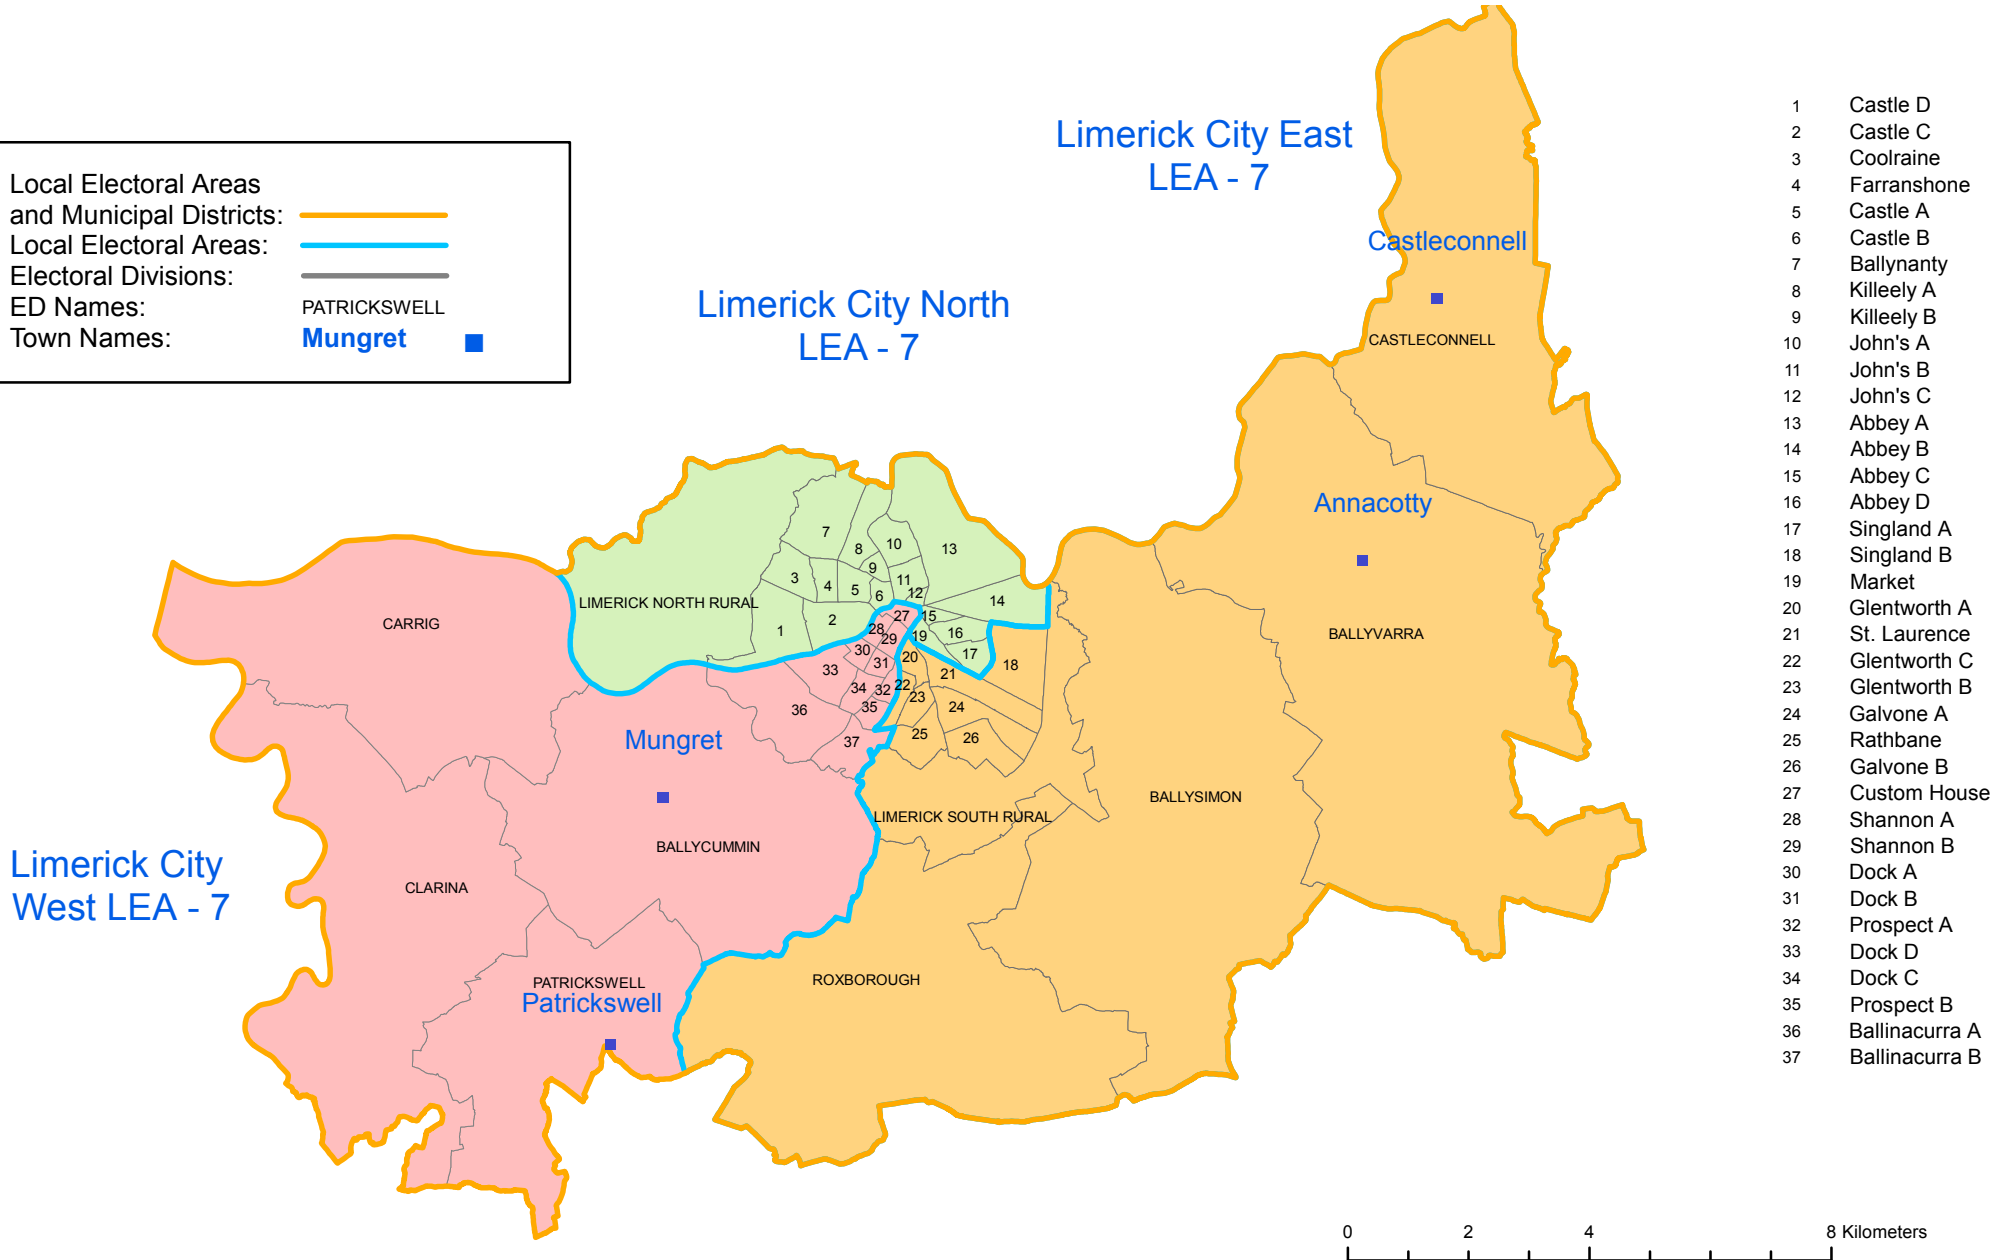

Local Electoral Area Boundary Committee No. 1 Report 2018

Limerick Metropolitan District

Local Electoral Areas and Municipal Districts: 
 Local Electoral Areas: 
 Electoral Divisions: 
 ED Names: PATRICKSWELL
 Town Names: **Mungret** 

- 1 Castle D
- 2 Castle C
- 3 Coolraine
- 4 Farranshone
- 5 Castle A
- 6 Castle B
- 7 Ballynanty
- 8 Killeely A
- 9 Killeely B
- 10 John's A
- 11 John's B
- 12 John's C
- 13 Abbey A
- 14 Abbey B
- 15 Abbey C
- 16 Abbey D
- 17 Singland A
- 18 Singland B
- 19 Market
- 20 Glentworth A
- 21 St. Laurence
- 22 Glentworth C
- 23 Glentworth B
- 24 Galvone A
- 25 Rathbane
- 26 Galvone B
- 27 Custom House
- 28 Shannon A
- 29 Shannon B
- 30 Dock A
- 31 Dock B
- 32 Prospect A
- 33 Dock D
- 34 Dock C
- 35 Prospect B
- 36 Ballinacurra A
- 37 Ballinacurra B